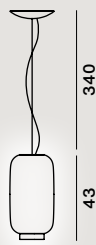

40

Chouchin 2
16 - 21 LED