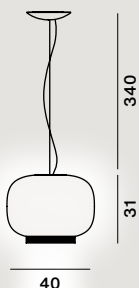

Decentralization
→ specifications p. 134

LED and dimming
→ specifications p. 196

Spare shade
→ p. 200

*

On demand:
lead times to be checked with the sales department

Chouchin 1
16 - 21 LED

Chouchin 2
16 - 21 LED