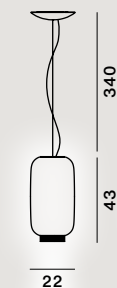

Decentralization
→ specifications p. 134

LED and dimming
→ specifications p. 196

Spare shade
→ p. 200

*

On demand:
lead times to be checked with the sales department

Chouchin 1
16 - 21 LED

Chouchin 2
16 - 21 LED