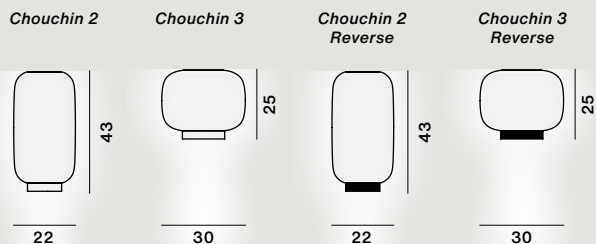

Ionna Vautrin, 2011 - 2022

	colours	code
<i>Chouchin bianco 2</i>	bianco	FN210082E_11
<i>Chouchin bianco 3</i>	bianco	FN210083E_11
<i>Chouchin 2 Reverse</i>	verde	FN210082E_04
<i>Chouchin 3 Reverse</i>	grigio	FN210083E_02

Liquid coated hand-blown cased glass and ABS

LED retrofit included
18W E27 2700 K
2452lm CRI>80
Dimmable

⊕ CE IP 20

Colours:
Chouchin bianco 2 - 3
bianco

Chouchin Reverse 2
bianco / verde

Chouchin Reverse 3
bianco / grigio

Weight:
Chouchin 2
net kg 2,70

Chouchin 3
net kg 3,40

Spare shade
→ p. 200

Collection →