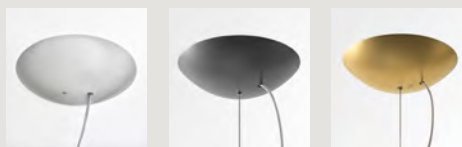

Spare shade
→ p. 200

*
On demand:
lead times to be checked with
the sales department

**
Limited stock available

Chouchin 1
16 - 21 LED

40

Chouchin 2
16 - 21 LED

22

Collection →

p. 088-089 p. 090 p. 128 p. 142 p. 160

Ceiling rose in restyling

Ionna Vautrin, 2011 - 2022

	colours	code
<i>Chouchin bianco 2</i>	bianco	FN210082E_11
<i>Chouchin bianco 3</i>	bianco	FN210083E_11
<i>Chouchin 2 Reverse</i>	verde	FN210082E_04
<i>Chouchin 3 Reverse</i>	grigio	FN210083E_02