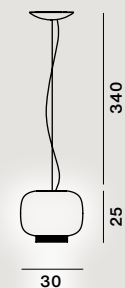

Chouchin 3
16 - 21 LED